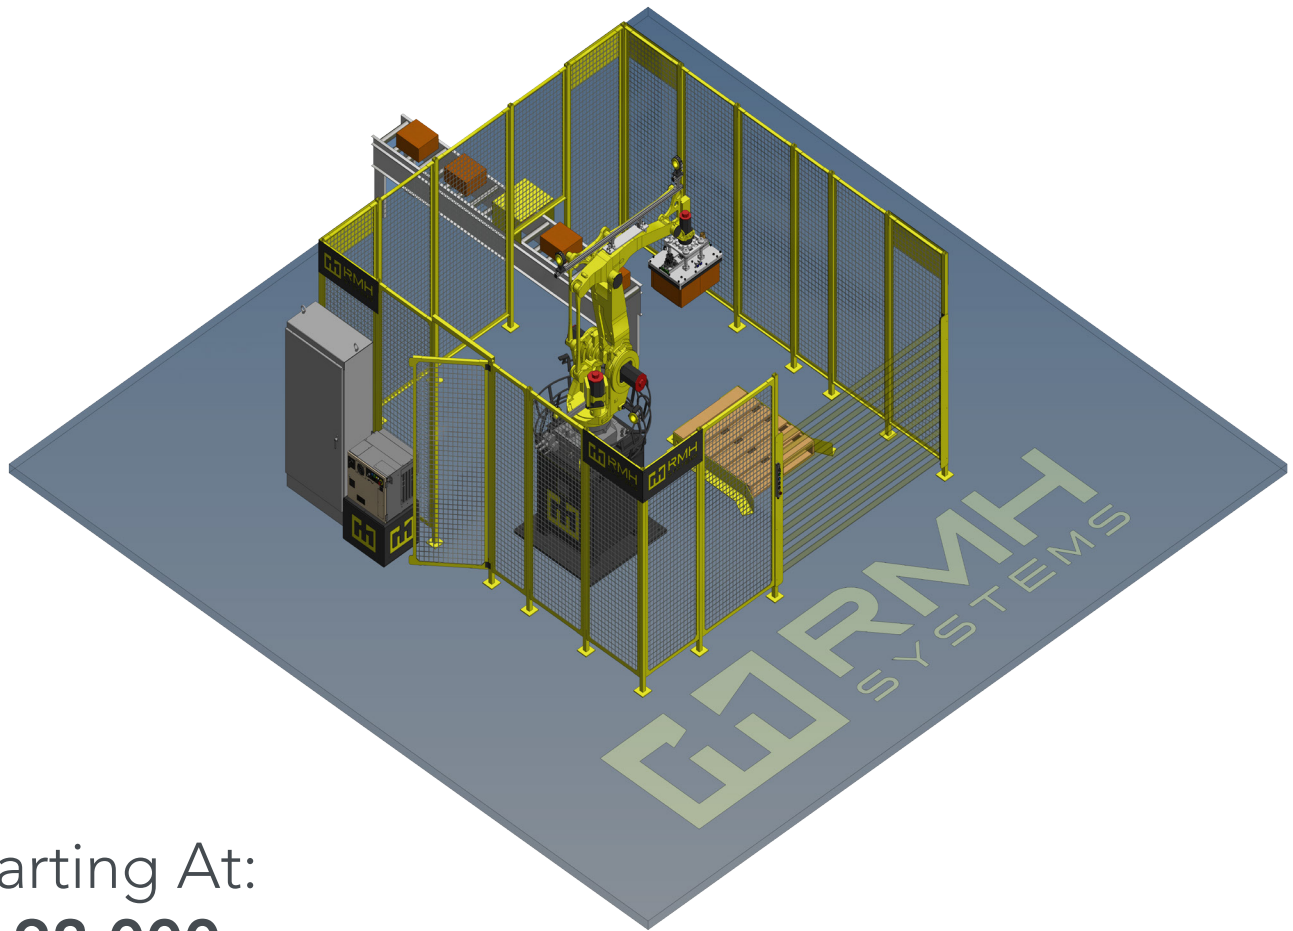

Single Zone Floor Palletizer

Starting At:
\$192,000

Deliverables include:

- M410/110 FANUC Robot
- Steel Wire Mesh Fencing
- Vacuum Pad EOAT (End of Arm Tooling)

Advantages to robotic palletization include:

- Higher throughput
- Higher quality
- Decreased downtime
- Easily justified ROI

High R.O.I. Applications

Safety Concerns | Workplace Injuries | High Turn-Over Rate
Increased Demand | Consistent Product Shipments | Ergonomic Capability